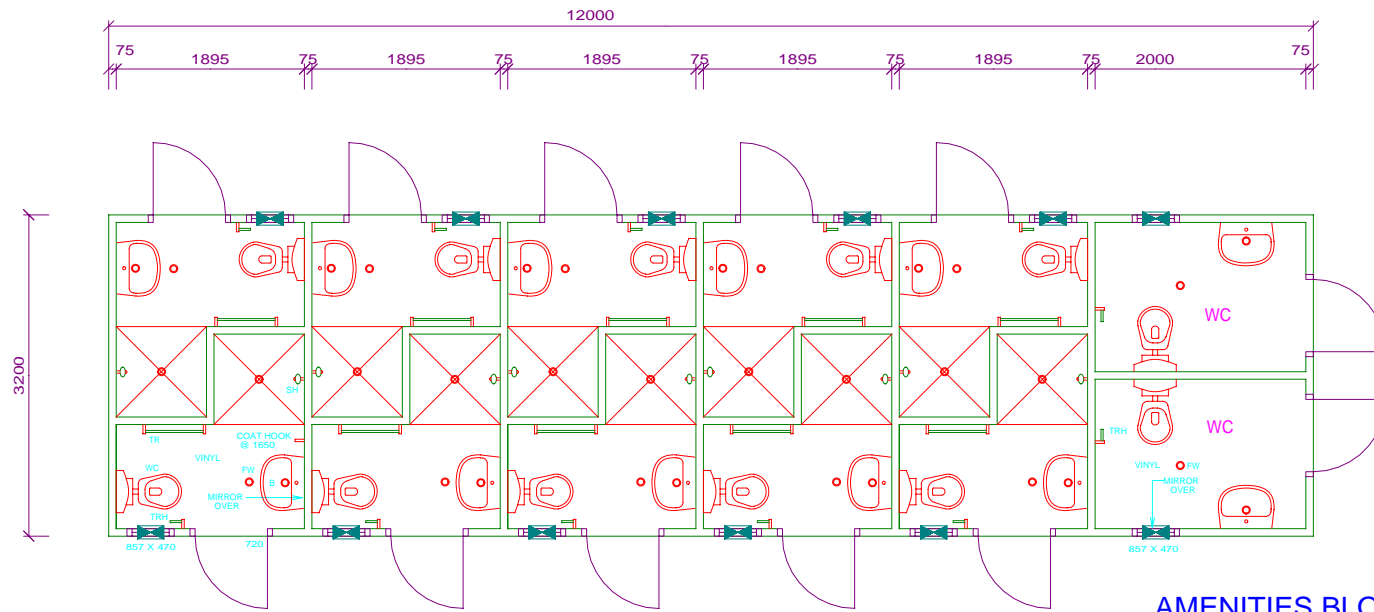

A3 1:50

AMENITIES BLOCK SCALE 1:50  
SHOWER - WC/LDY ARRANGEMNTS